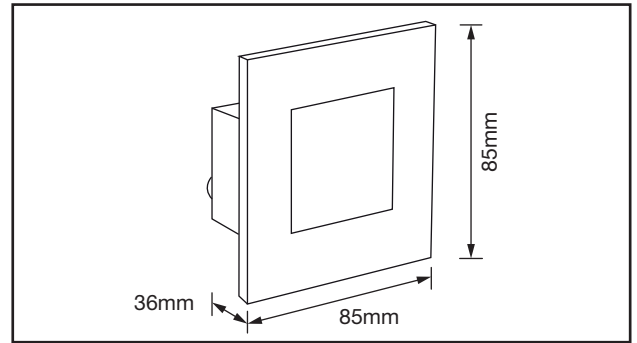

TECHNICAL SPECIFICATIONS

PRODUCT CODE	ALSQ240CCTBZ/BLK	ALSQ240CCTBZ/SS
Bezel Colour	Carbon Black	Stainless Steel
Material	Steel	Steel
Compatible Downlight	ALSQ240CCT/WH	ALSQ240CCT/WH
Overall Diameter	85 mm x 85 mm	85 mm x 85 mm